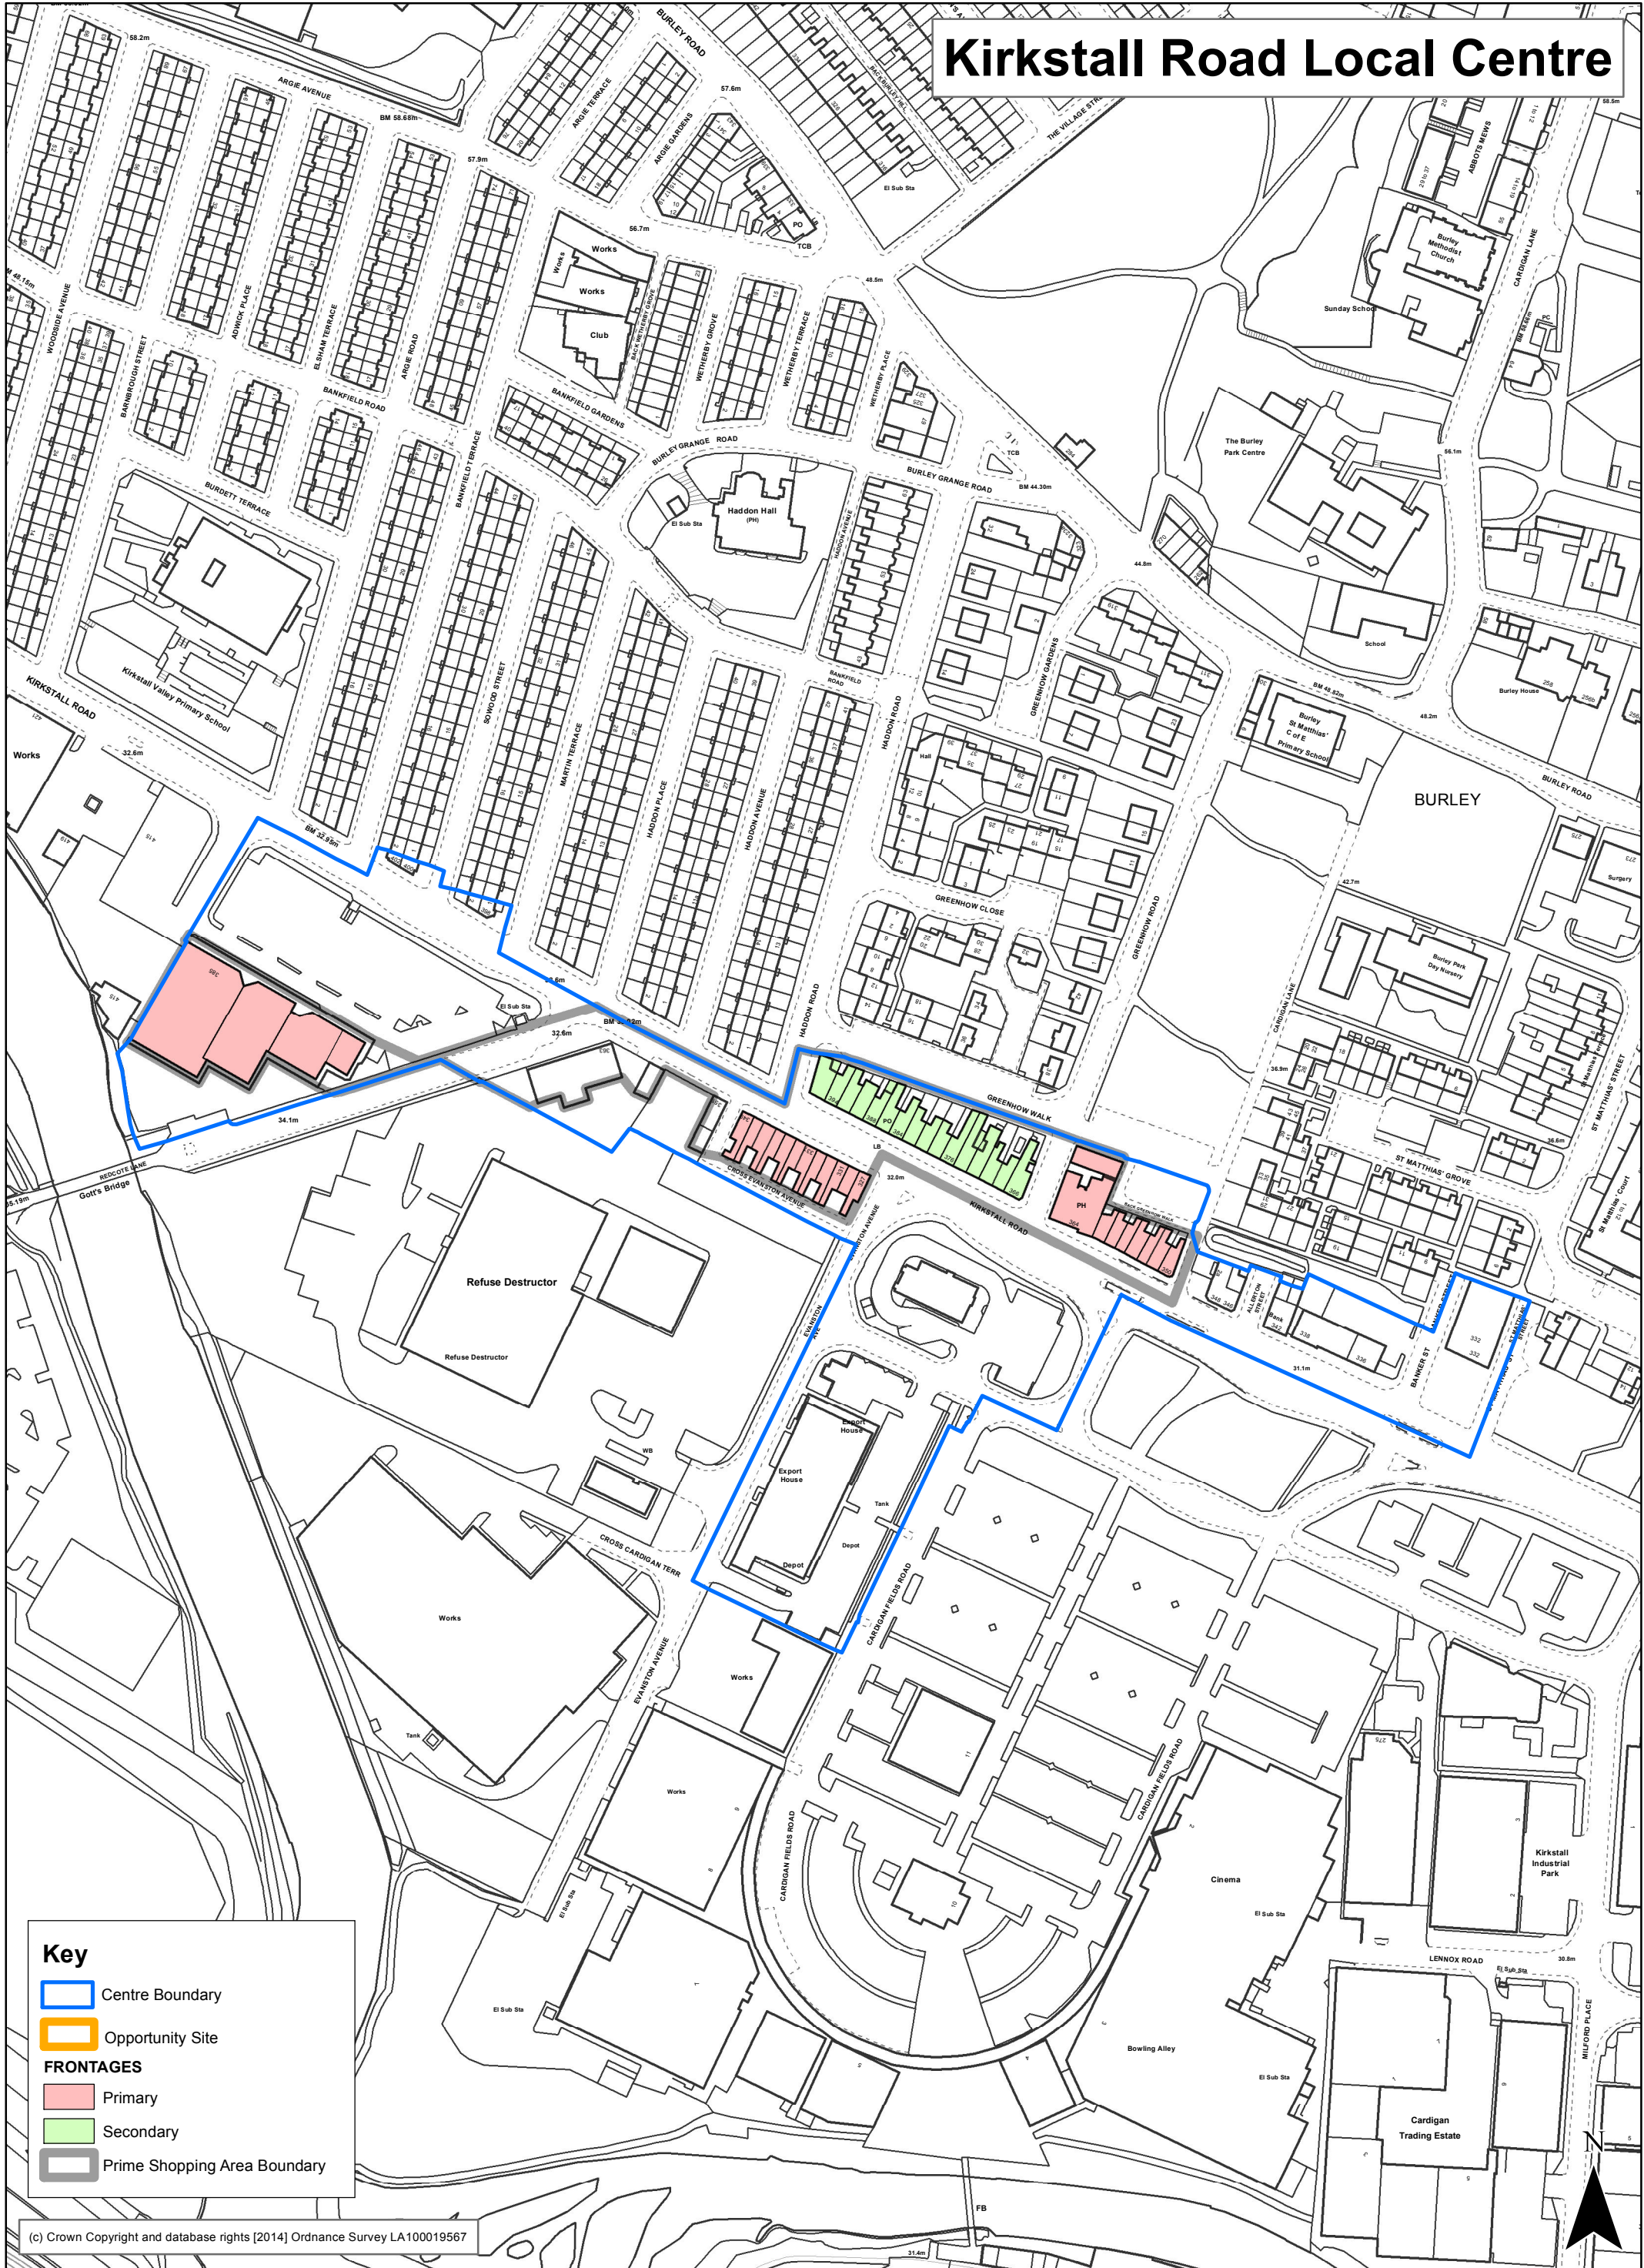

Kirkstall Road Local Centre

Key

- Centre Boundary
- Opportunity Site

FRONTAGES

- Primary
- Secondary
- Prime Shopping Area Boundary

(c) Crown Copyright and database rights [2014] Ordnance Survey LA100019567